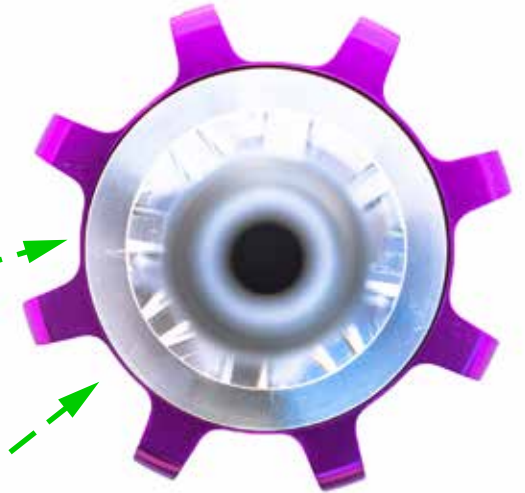

CAMPAGNOLO EKAR CASSETTE

Bolts on cog carrier are button head style.
This may interfere with spokes on Torch Classic hubs.
Torch Straight pull hubs offer clearance and are compatible.

TORCH SYSTEM HUBS INCLUDING:
TRA, STRAIGHT PULL AND REYNOLDS

TORCH CLASSIC FLANGED | J-BEND